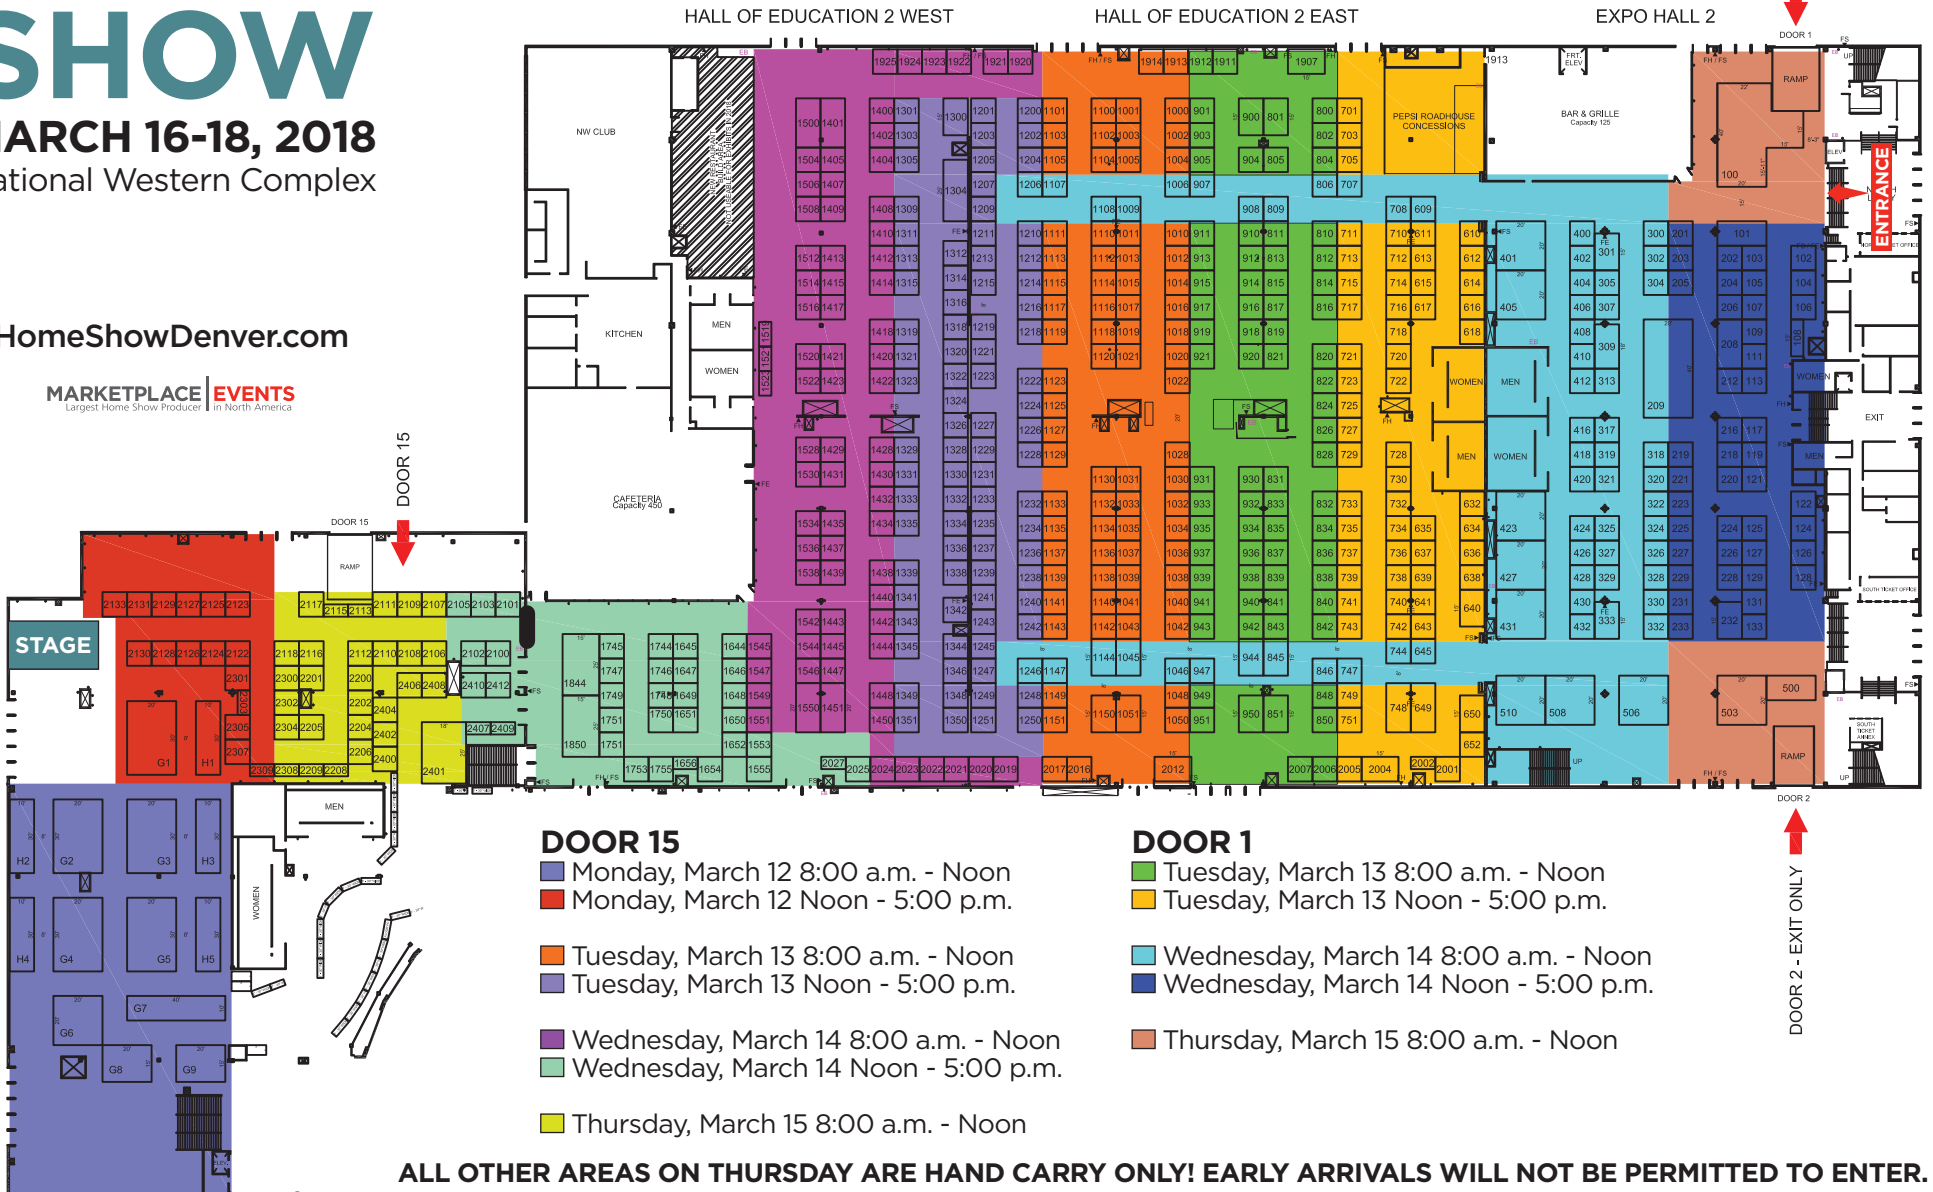

DENVER HOME SHOW

MARCH 16-18, 2018
National Western Complex

MOVE-IN SCHEDULE

HomeShowDenver.com

MARKETPLACE EVENTS
Largest Home Show Producer in North America

DOOR 15

- Monday, March 12 8:00 a.m. - Noon
- Monday, March 12 Noon - 5:00 p.m.
- Tuesday, March 13 8:00 a.m. - Noon
- Tuesday, March 13 Noon - 5:00 p.m.
- Wednesday, March 14 8:00 a.m. - Noon
- Wednesday, March 14 Noon - 5:00 p.m.
- Thursday, March 15 8:00 a.m. - Noon

DOOR 1

- Tuesday, March 13 8:00 a.m. - Noon
- Tuesday, March 13 Noon - 5:00 p.m.
- Wednesday, March 14 8:00 a.m. - Noon
- Wednesday, March 14 Noon - 5:00 p.m.
- Thursday, March 15 8:00 a.m. - Noon

ALL OTHER AREAS ON THURSDAY ARE HAND CARRY ONLY! EARLY ARRIVALS WILL NOT BE PERMITTED TO ENTER. LATE ARRIVALS WILL ONLY BE PERMITTED TO THE AREA BEING SERVICED AT THAT TIME.